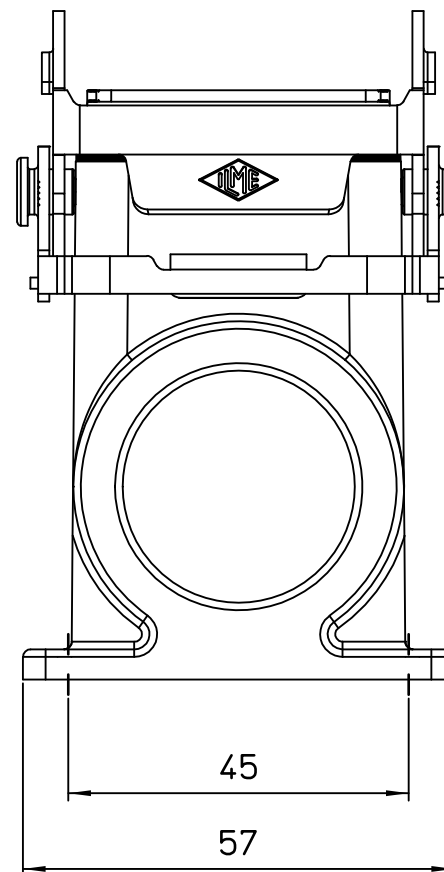

1

2

3

Dimensions  
in mm

Simplified representation with dimensions without tolerance

Original Size A4

MVAPR 10.32

Date 20/09/22

Surface mounting housing, size "57.27", high construction,

Sign. G. Renna

1x M32 side entry, with 2 levers, 180 °C

Scale  
1:1

1

2

3