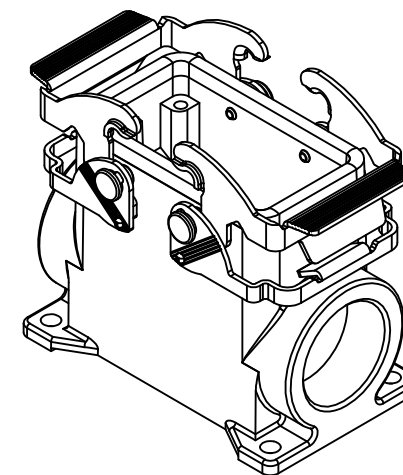

1

2

3

Dimensions  
in mm

Simplified representation with dimensions without tolerance

Original Size A4

MVAPR 10.32

Date 20/09/22

Surface mounting housing, size "57.27", high construction,

Sign. G. Renna

1x M32 side entry, with 2 levers, 180 °C

Scale  
1:1

1

2

3