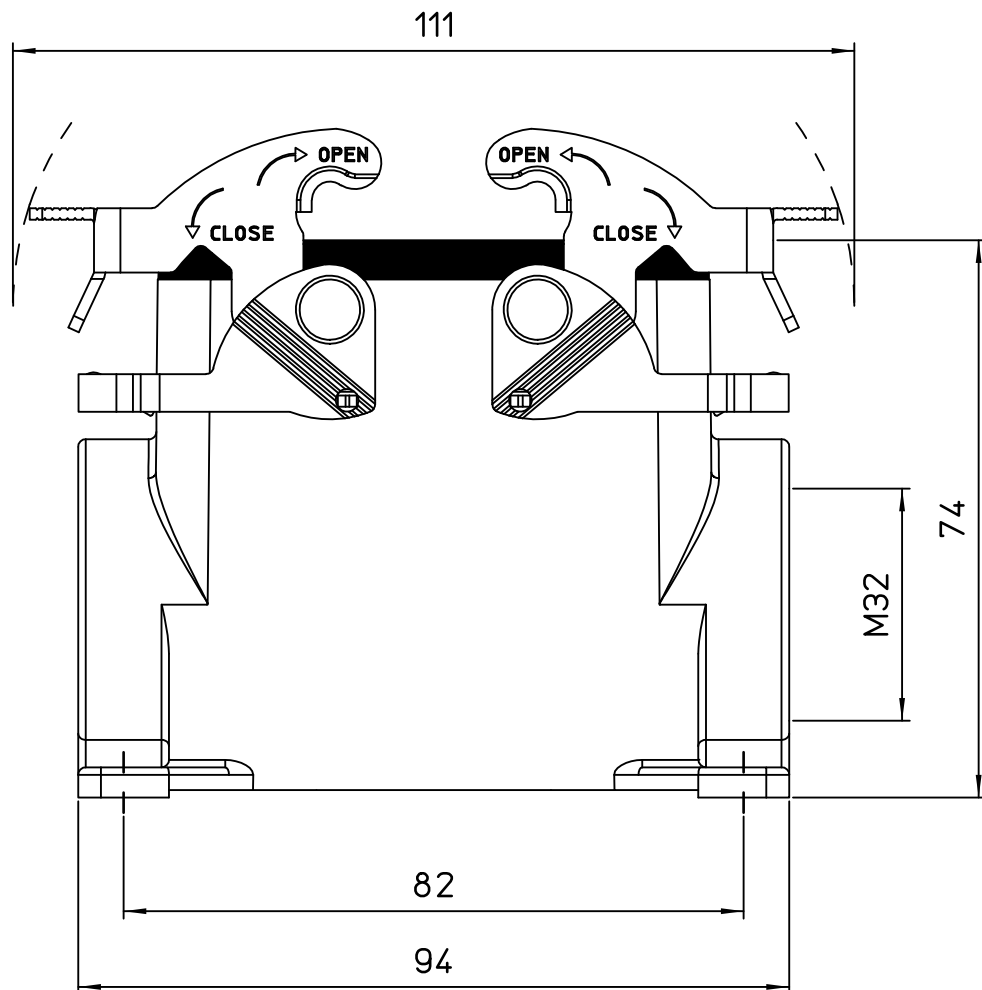

1

2

3

Dimensions  
in mm

Simplified representation with dimensions without tolerance

Original Size A4

MVAPR 10.32

Date 20/09/22

Surface mounting housing, size "57.27", high construction,

Sign. G. Renna

1x M32 side entry, with 2 levers, 180 °C

Scale  
1:1

1

2

3